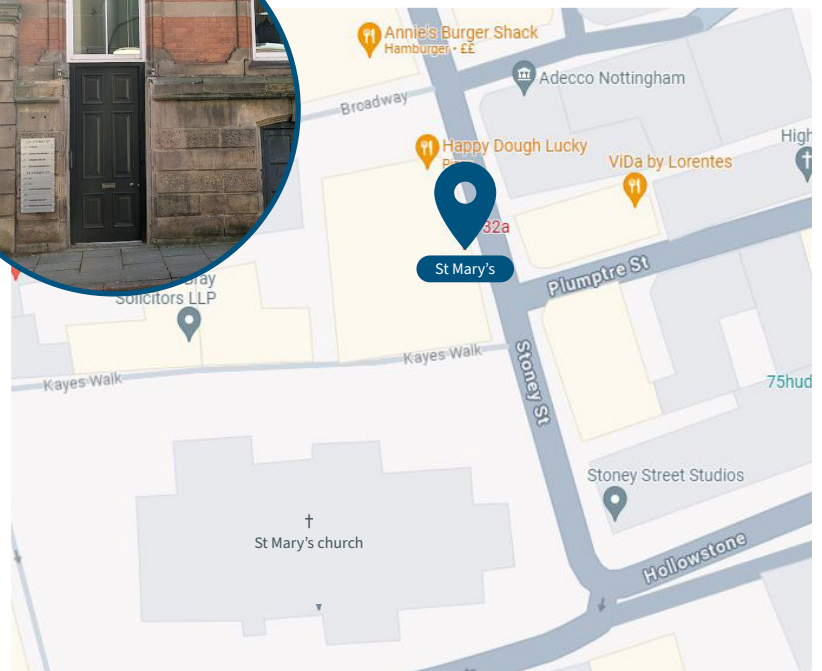

St.Mary's

Find Us

St Mary's
32a Stoney Street
Nottingham
NG1 1LL

[View on Google Maps](#)

Our office is located on Stoney Street, 2 minutes walk past St Mary's Church heading into the centre of Nottingham.

The entrance consists of a black door and a grey sign showing a list of businesses, with St Mary's appearing at the top.

Parking

Click the links below to view car parks near us on Google Maps.

[Stoney Street \(2 min walk\)](#)

[Fletcher Gate \(3 min walk\)](#)

[Broadmarsh \(10 min walk\)](#)

Entering the Office

1. Buzzing In

Using the silver entry panel, press the arrow on the right until 'ST MARY'S' shows. Then press the 'CALL' button below the grey button.